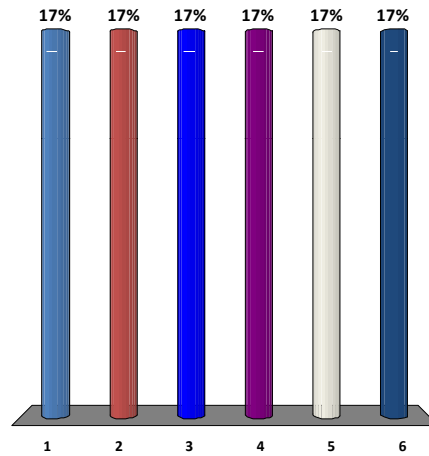

On your mobile device go to:

www.rwpoll.com

Insert the session ID:
123456

Click **“join”**. Do not enter your details on the next screen. Just click **“continue”**.

I am....

1. Male
2. Female

Generally speaking I see technology in my teaching ...

1. As a cost
2. As an opportunity

Select your top three in order of preference:

1. Red
2. Blue
3. Green
4. Purple
5. Orange
6. Yellow

Do you think this could work in your teaching?

On a scale of 1 to 5 rate this thing....