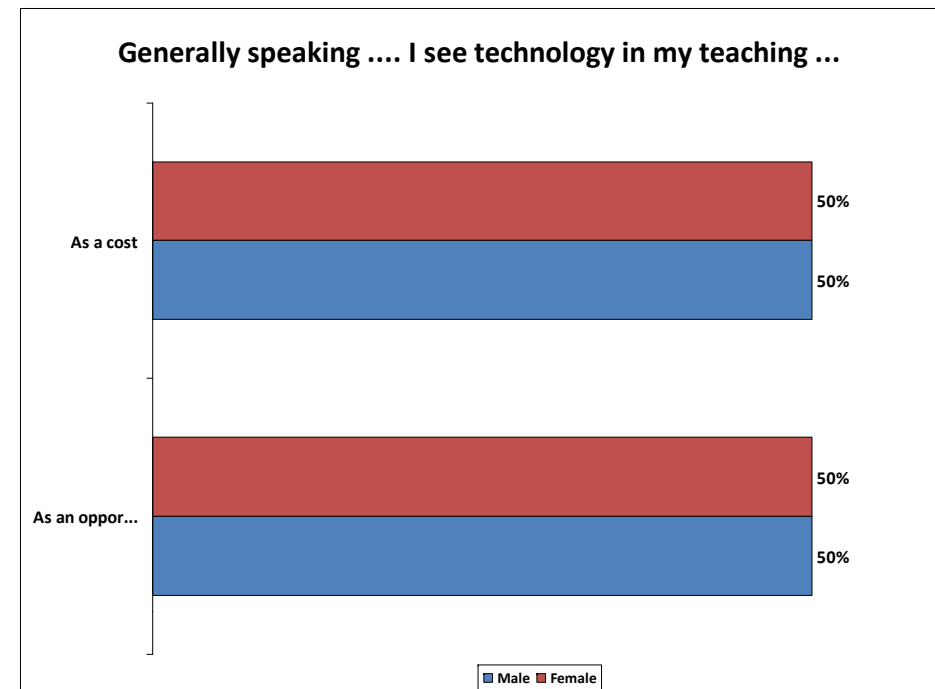

On your mobile device go to:

www.rwpoll.com

Insert the session ID:
123456

Click **“join”**. Do not enter your details on the next screen. Just click **“continue”**.

I am....

1. Male
2. Female

Generally speaking I see technology in my teaching ...

1. As a cost
2. As an opportunity

Select your top three in order of preference:

1. Red
2. Blue
3. Green
4. Purple
5. Orange
6. Yellow

Do you think this could work in your teaching?

On a scale of 1 to 5 rate this thing....